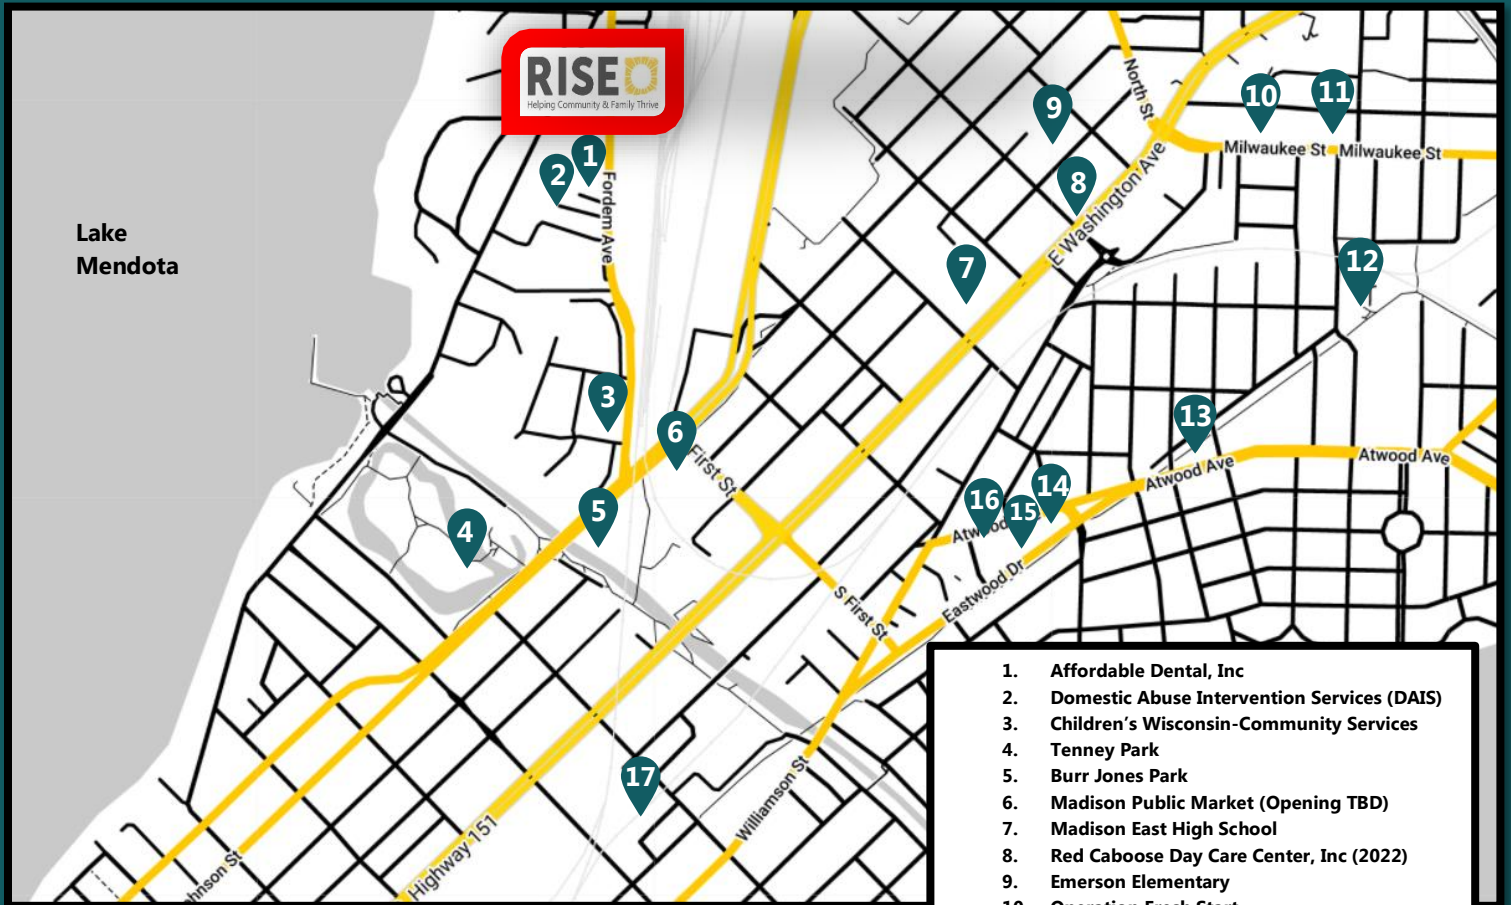

RISE Community Partners

***Within 1.5 miles of RISE Fordem Location**

1. Affordable Dental, Inc
2. Domestic Abuse Intervention Services (DAIS)
3. Children's Wisconsin-Community Services
4. Tenney Park
5. Burr Jones Park
6. Madison Public Market (Opening TBD)
7. Madison East High School
8. Red Caboose Day Care Center, Inc (2022)
9. Emerson Elementary
10. Operation Fresh Start
11. Reach Dane
12. Goodman Community Center
13. Dane County Juvenile Shelter
14. United Way of Dane County
15. Big Brothers Big Sisters of Dane County
16. NAMI Dane County
17. Chrysalis Inc